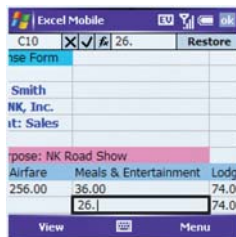

View, edit, and create Word and Excel Mobile files right on your smartphone.